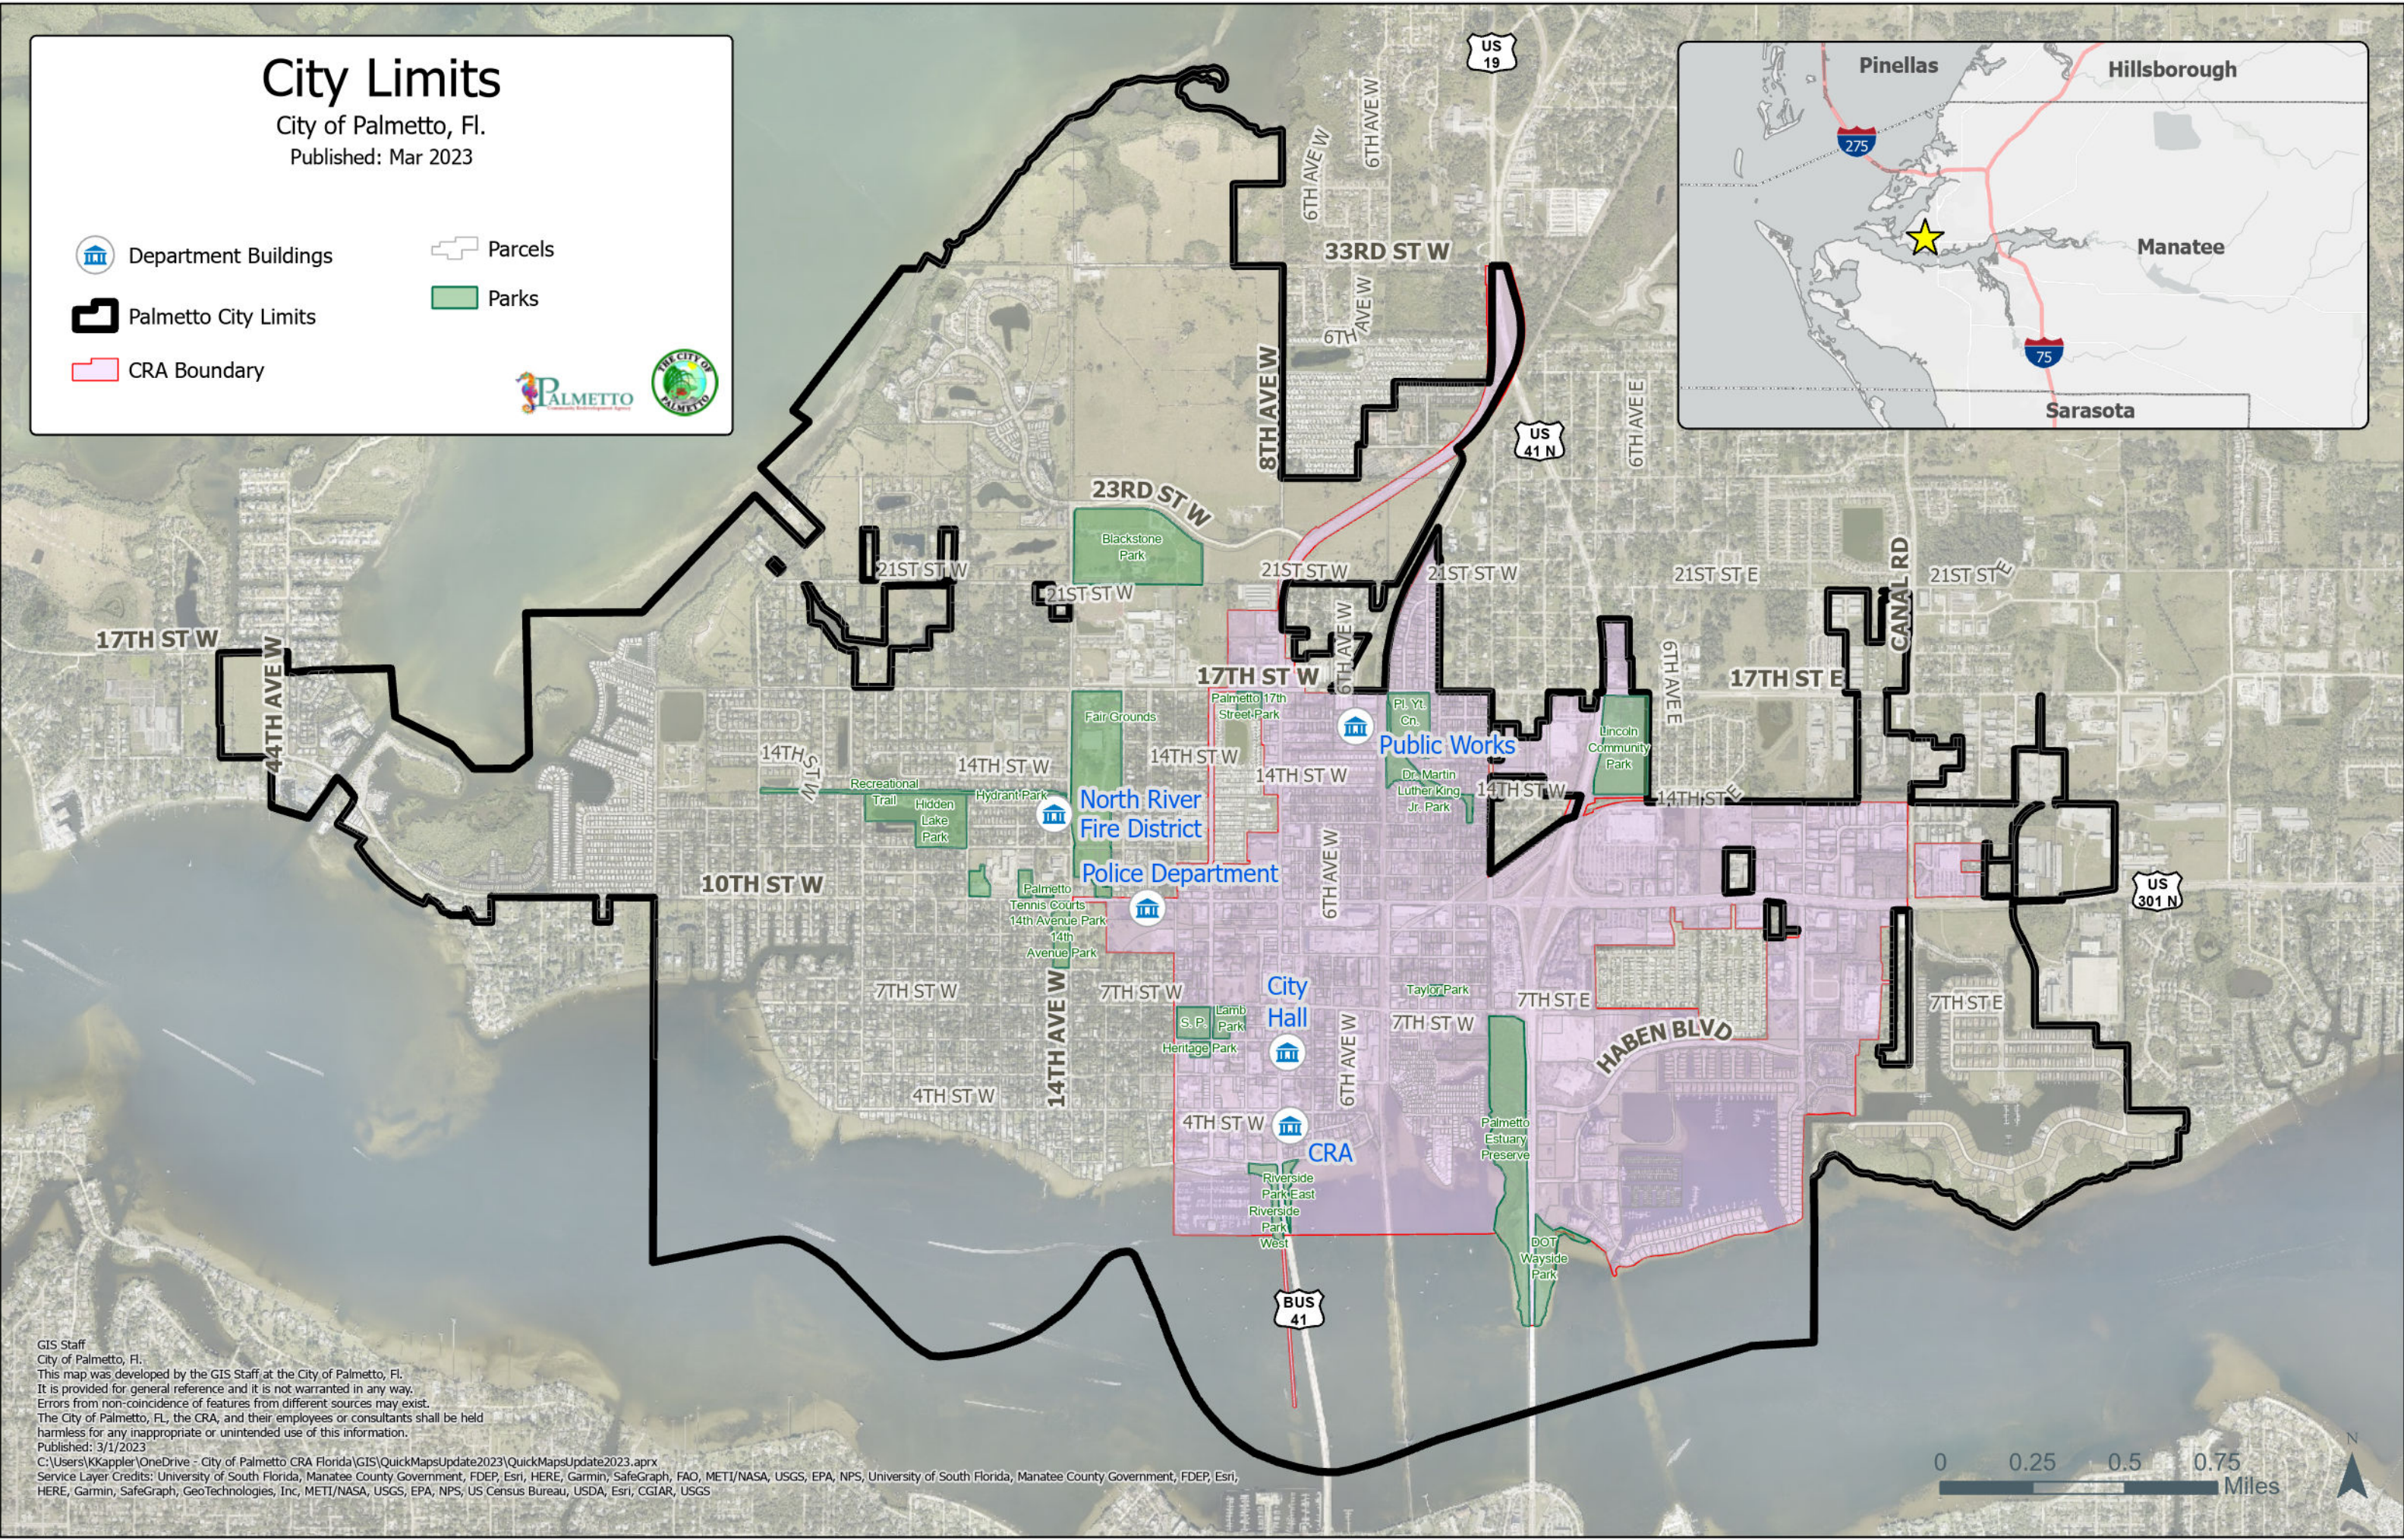

City Limits

City of Palmetto, Fl.
Published: Mar 2023

-  Department Buildings
-  Palmetto City Limits
-  CRA Boundary
-  Parcels
-  Parks

GIS Staff
City of Palmetto, FL
This map was developed by the GIS Staff at the City of Palmetto, FL.
It is provided for general reference and it is not warranted in any way.
Errors from non-coincidence of features from different sources may exist.
The City of Palmetto, FL, the CRA, and their employees or consultants shall be held harmless for any inappropriate or unintended use of this information.
Published: 3/1/2023
C:\Users\KKappler\OneDrive - City of Palmetto CRA Florida\GIS\QuickMapsUpdate2023\QuickMapsUpdate2023.aprx
Service Layer Credits: University of South Florida, Manatee County Government, FDEP, Esri, HERE, Garmin, SafeGraph, FAO, METI/NASA, USGS, EPA, NPS, University of South Florida, Manatee County Government, FDEP, Esri, HERE, Garmin, SafeGraph, GeoTechnologies, Inc, METI/NASA, USGS, EPA, NPS, US Census Bureau, USDA, Esri, CGIAR, USGS